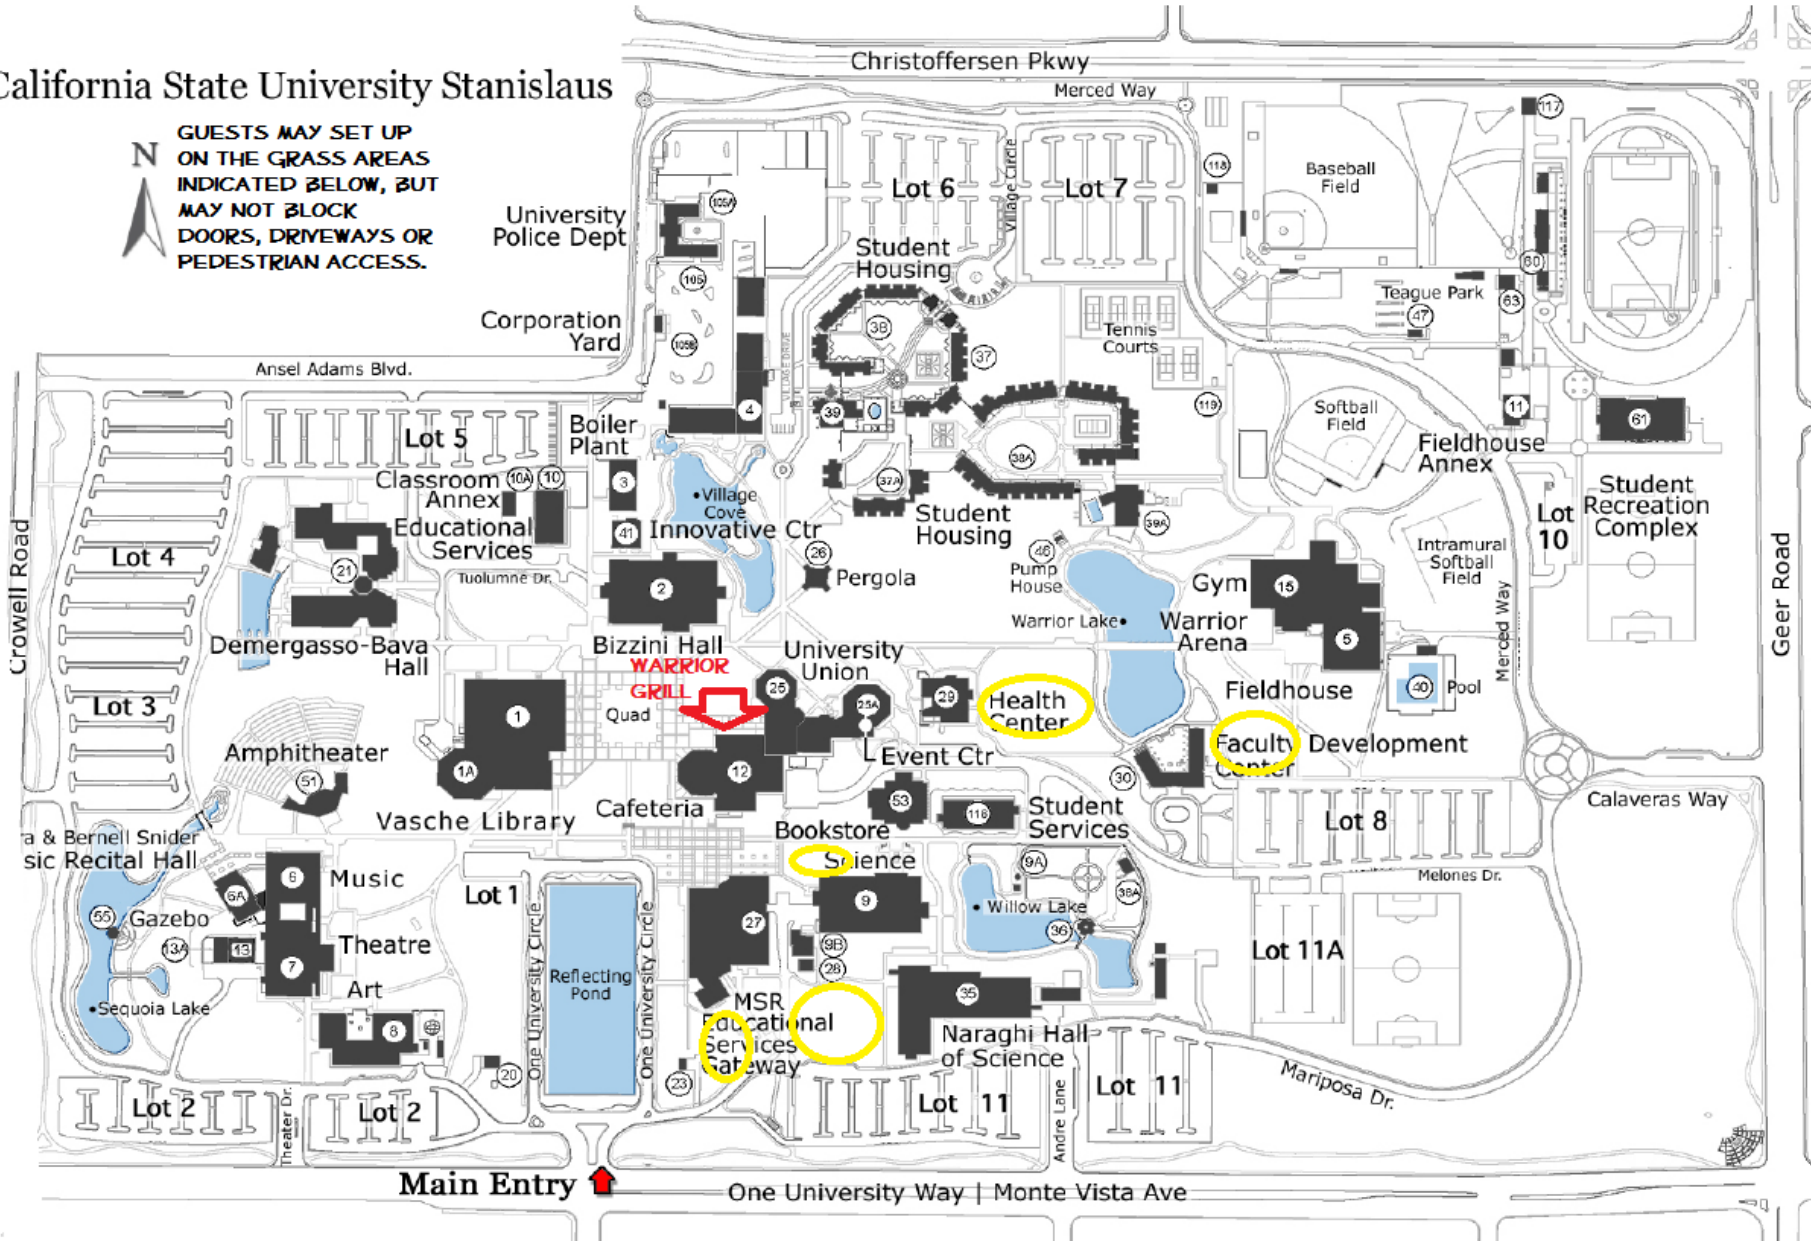

California State University Stanislaus

GUESTS MAY SET UP ON THE GRASS AREAS INDICATED BELOW, BUT MAY NOT BLOCK DOORS, DRIVEWAYS OR PEDESTRIAN ACCESS.

Main Entry ↑

One University Way | Monte Vista Ave